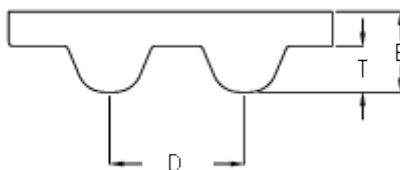

Data Sheet

Article number: 602932750321

Description: Gates timing belt POWERGRIP®
GTX 1280 8MX 65

Measures

| | |
|-----------------|---------------|
| D (Pitch) | = 8 |
| Height B mm | = 5.6 |
| Height T mm | = 3.4 |
| Length | = 1280 |
| Number of teeth | = 160 |
| Type | = 1280 8MX 65 |
| Width | = 65 |